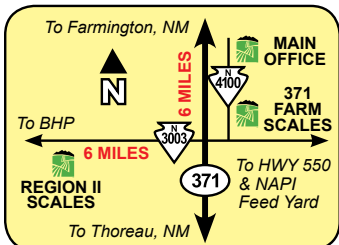

**Frybread Mix**

2 lbs..... **2.50**  
5 lbs..... **4.50**  
25 lbs..... **22.00**

**Whole-Wheat  
Flour**

5 lbs..... **4.00**  
25 lbs..... **18.00**

**NAPI 371 Farm Scales, 505-566-2671**  
Mon-Fri 8am-4pm, Sat 8am-12pm